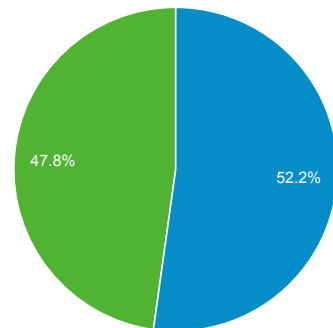

New VS returning visitors

■ Returning Visitor ■ New Visitor