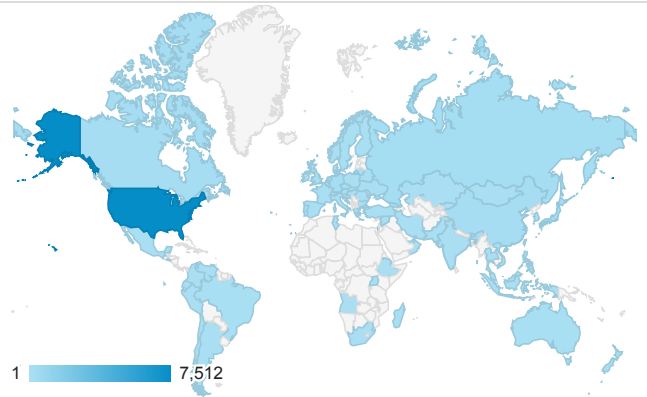

LungMAP

Jan 1, 2017 - Dec 31, 2017

Some data in this report may have been removed when a threshold was applied. [Learn more](#)

All Users
100.00% Sessions

Pageviews by Page

Page	Pageviews
/	12,015
/about/lungmap-team/	1,362
/resources/publications/	555
/resources/ontologies/	532
/resources/themes/	502
/breath-ontology-browser/	470
/breath-hub/?searchCategory=id&query=LMXT000000018	441
/about/system-plan/	434
/breath-search-page/?searchCategory=all&query=acta2	430
/3d-mmvr	427

Sessions and % New Sessions by Default Channel Grouping

Default Channel Grouping	Sessions	% New Sessions
Direct	4,529	57.96%
Organic Search	2,715	46.22%
Referral	1,806	26.02%
Social	249	38.15%

Visits

Unique users

Location

New VS returning visitors

■ Returning Visitor ■ New Visitor

Demographics - Gender

■ male ■ female

Pageviews

70,757

% of Total: 100.00% (70,757)