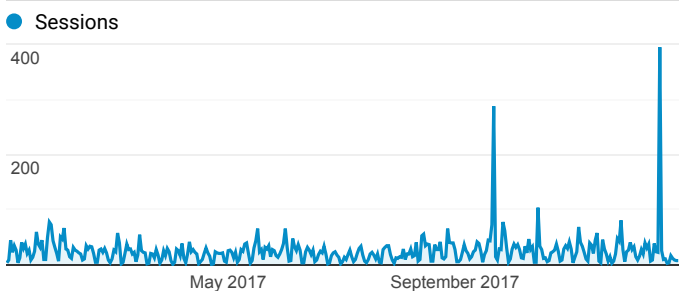

LungMAP

Jan 1, 2017 - Dec 31, 2017

Some data in this report may have been removed when a threshold was applied. [Learn more](#)

All Users
100.00% Sessions

Pageviews by Page

Page	Pageviews
/	12,015
/about/lungmap-team/	1,362
/resources/publications/	555
/resources/ontologies/	532
/resources/themes/	502
/breath-ontology-browser/	470
/breath-hub/?searchCategory=id&query=LMXT000000018	441
/about/system-plan/	434
/breath-search-page/?searchCategory=all&query=acta2	430
/3d-mmvr	427

Sessions and % New Sessions by Default Channel Grouping

Default Channel Grouping	Sessions	% New Sessions
Direct	4,529	57.96%
Organic Search	2,715	46.22%
Referral	1,806	26.02%
Social	249	38.15%

Visits